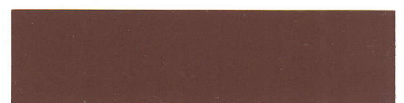

Pebblestone Clay

Buckskin Brown

A lasting promise from the trusted name in Metal Gutter Systems.

COLOR SELECTION FOR STEEL GUTTERS

Select from these beautiful colors to enhance your project. Sophisticated polyester paint coating systems provide excellent flexibility and adhesion characteristics. Steel gutter profiles will retain their color and gloss for year after year beauty. Our products come complete with a lifetime performance warranty.

CUSTOM-BILT METALS®

LAST-TIME® Brand Products
Since 1974

Colors shown on this card match actual finish colors as accurately as possible, but may vary slightly from finished product.

Raffia Beige

Tahoe Blue

Classic Cream

White Primer

Colonial Red
Not available in 19"

Marine Green
Not available in 19"

Black
Not available in 19"

Moss Green
Not available in 19"

White

Beaver Brown