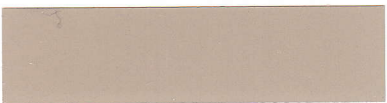

Ivory

Old Towne Gray

Leaf Green

Storm Gray

Musket Brown

Royal Brown

Forest Green

Colonial Gray

Pebblestone Clay

Buckskin Brown

A lasting promise from the trusted name in Metal Gutter Systems.

COLOR SELECTION FOR STEEL GUTTERS

Select from these beautiful colors to enhance your project. Sophisticated polyester paint coating systems provide excellent flexibility and adhesion characteristics. Steel gutter profiles will retain their color and gloss for year after year beauty. Our products come complete with a lifetime performance warranty.